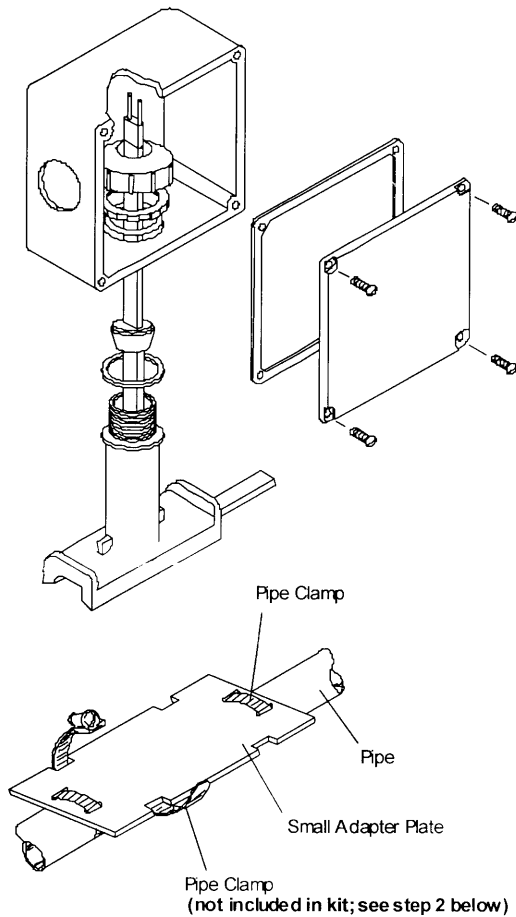

## SMALL PIPE ADAPTER KIT

FOR USE WITH PST OR SS-PST CONNECTION KITS

### DESCRIPTION

The MA-P Small Pipe Adapter Kit is for use with PST or SS-PST connection kits to mount to small diameter pipes or tubes. Covers a size range up to 19mm (.75") tubing and 13mm (.50") pipe.

### KIT CONTENTS

- 1 Small Adapter Plate
- 2 Pipe Clamps

**PST**

**SS-PST**

- 1 Install the small adapter plate with pipe clamps included in kit.
- 2 Mount stand-off with pipe clamps supplied in the PST or SS-PST connection kits.