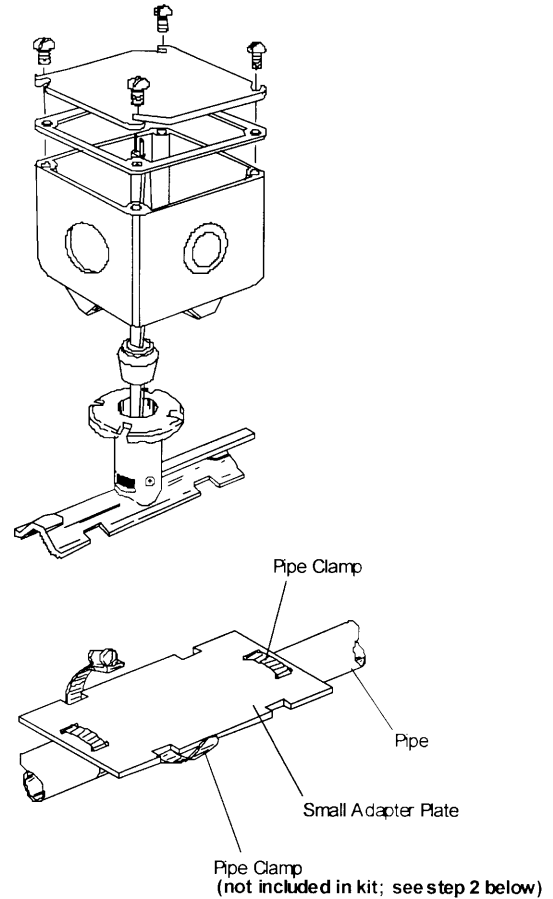

### DESCRIPTION

The MA-P Small Pipe Adapter Kit is for use with PST or SS-PST connection kits to mount to small diameter pipes or tubes. Covers a size range up to 19mm (.75") tubing and 13mm (.50") pipe.

### KIT CONTENTS

- 1 Small Adapter Plate
- 2 Pipe Clamps

**PST**

**SS-PST**

- 1 Install the small adapter plate with pipe clamps included in kit.
- 2 Mount stand-off with pipe clamps supplied in the PST or SS-PST connection kits.